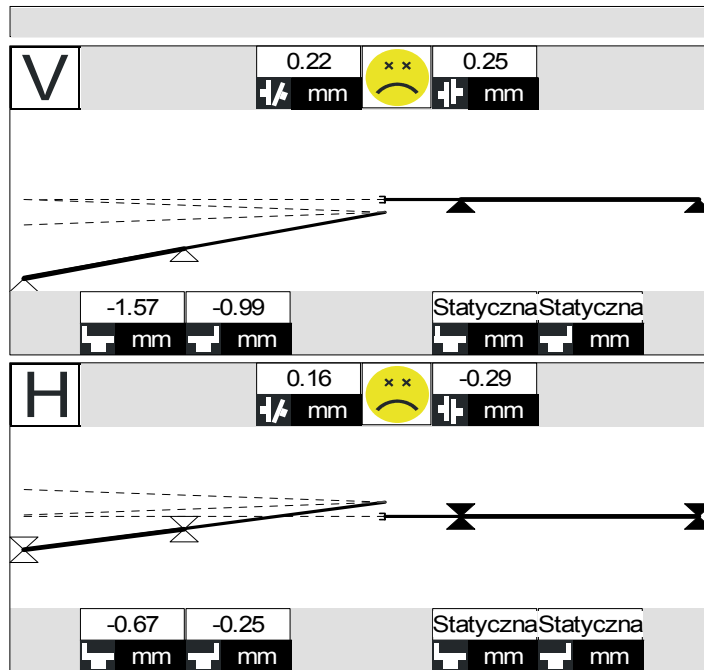

Results for machine train

Tolerances

Coupling 1 - 2 :

Source: 50 Hz Table (short flex)	Acceptable	Excellent	
Gap	0.06	0.04	[mm]
Offset	0.08	0.05	[mm]