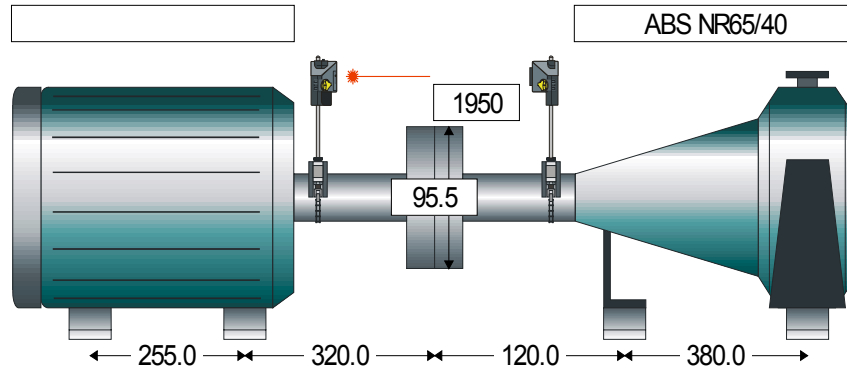

Results for machine train

Tolerances

Coupling 1 - 2 :

Source: 50 Hz Table (short flex)	Acceptable	Excellent	
Gap	0.06	0.04	[mm]
Offset	0.08	0.05	[mm]